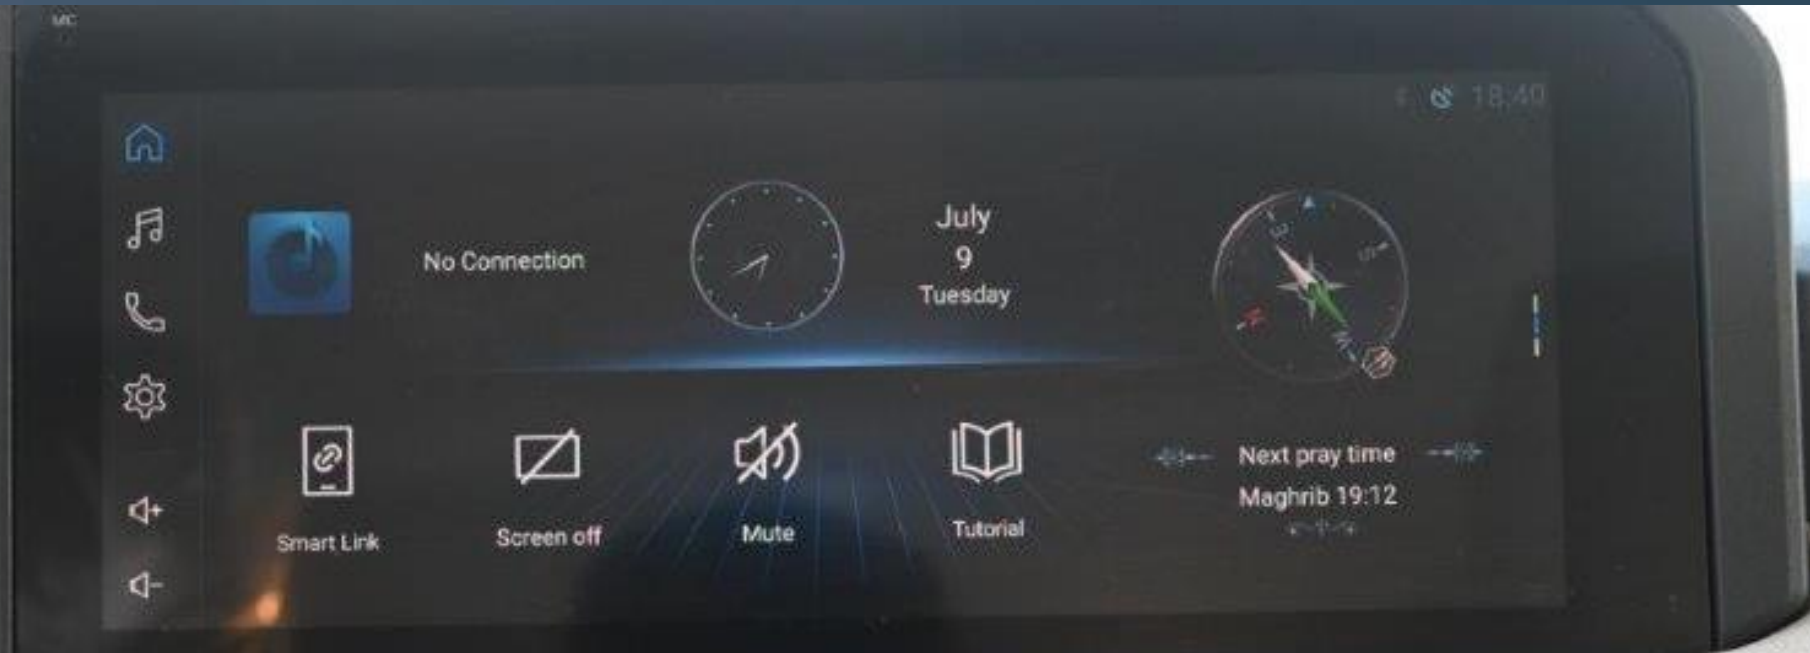

2024 TOYOTA PRADO TXL3 2.4L
TURBO 7-SEAT AT