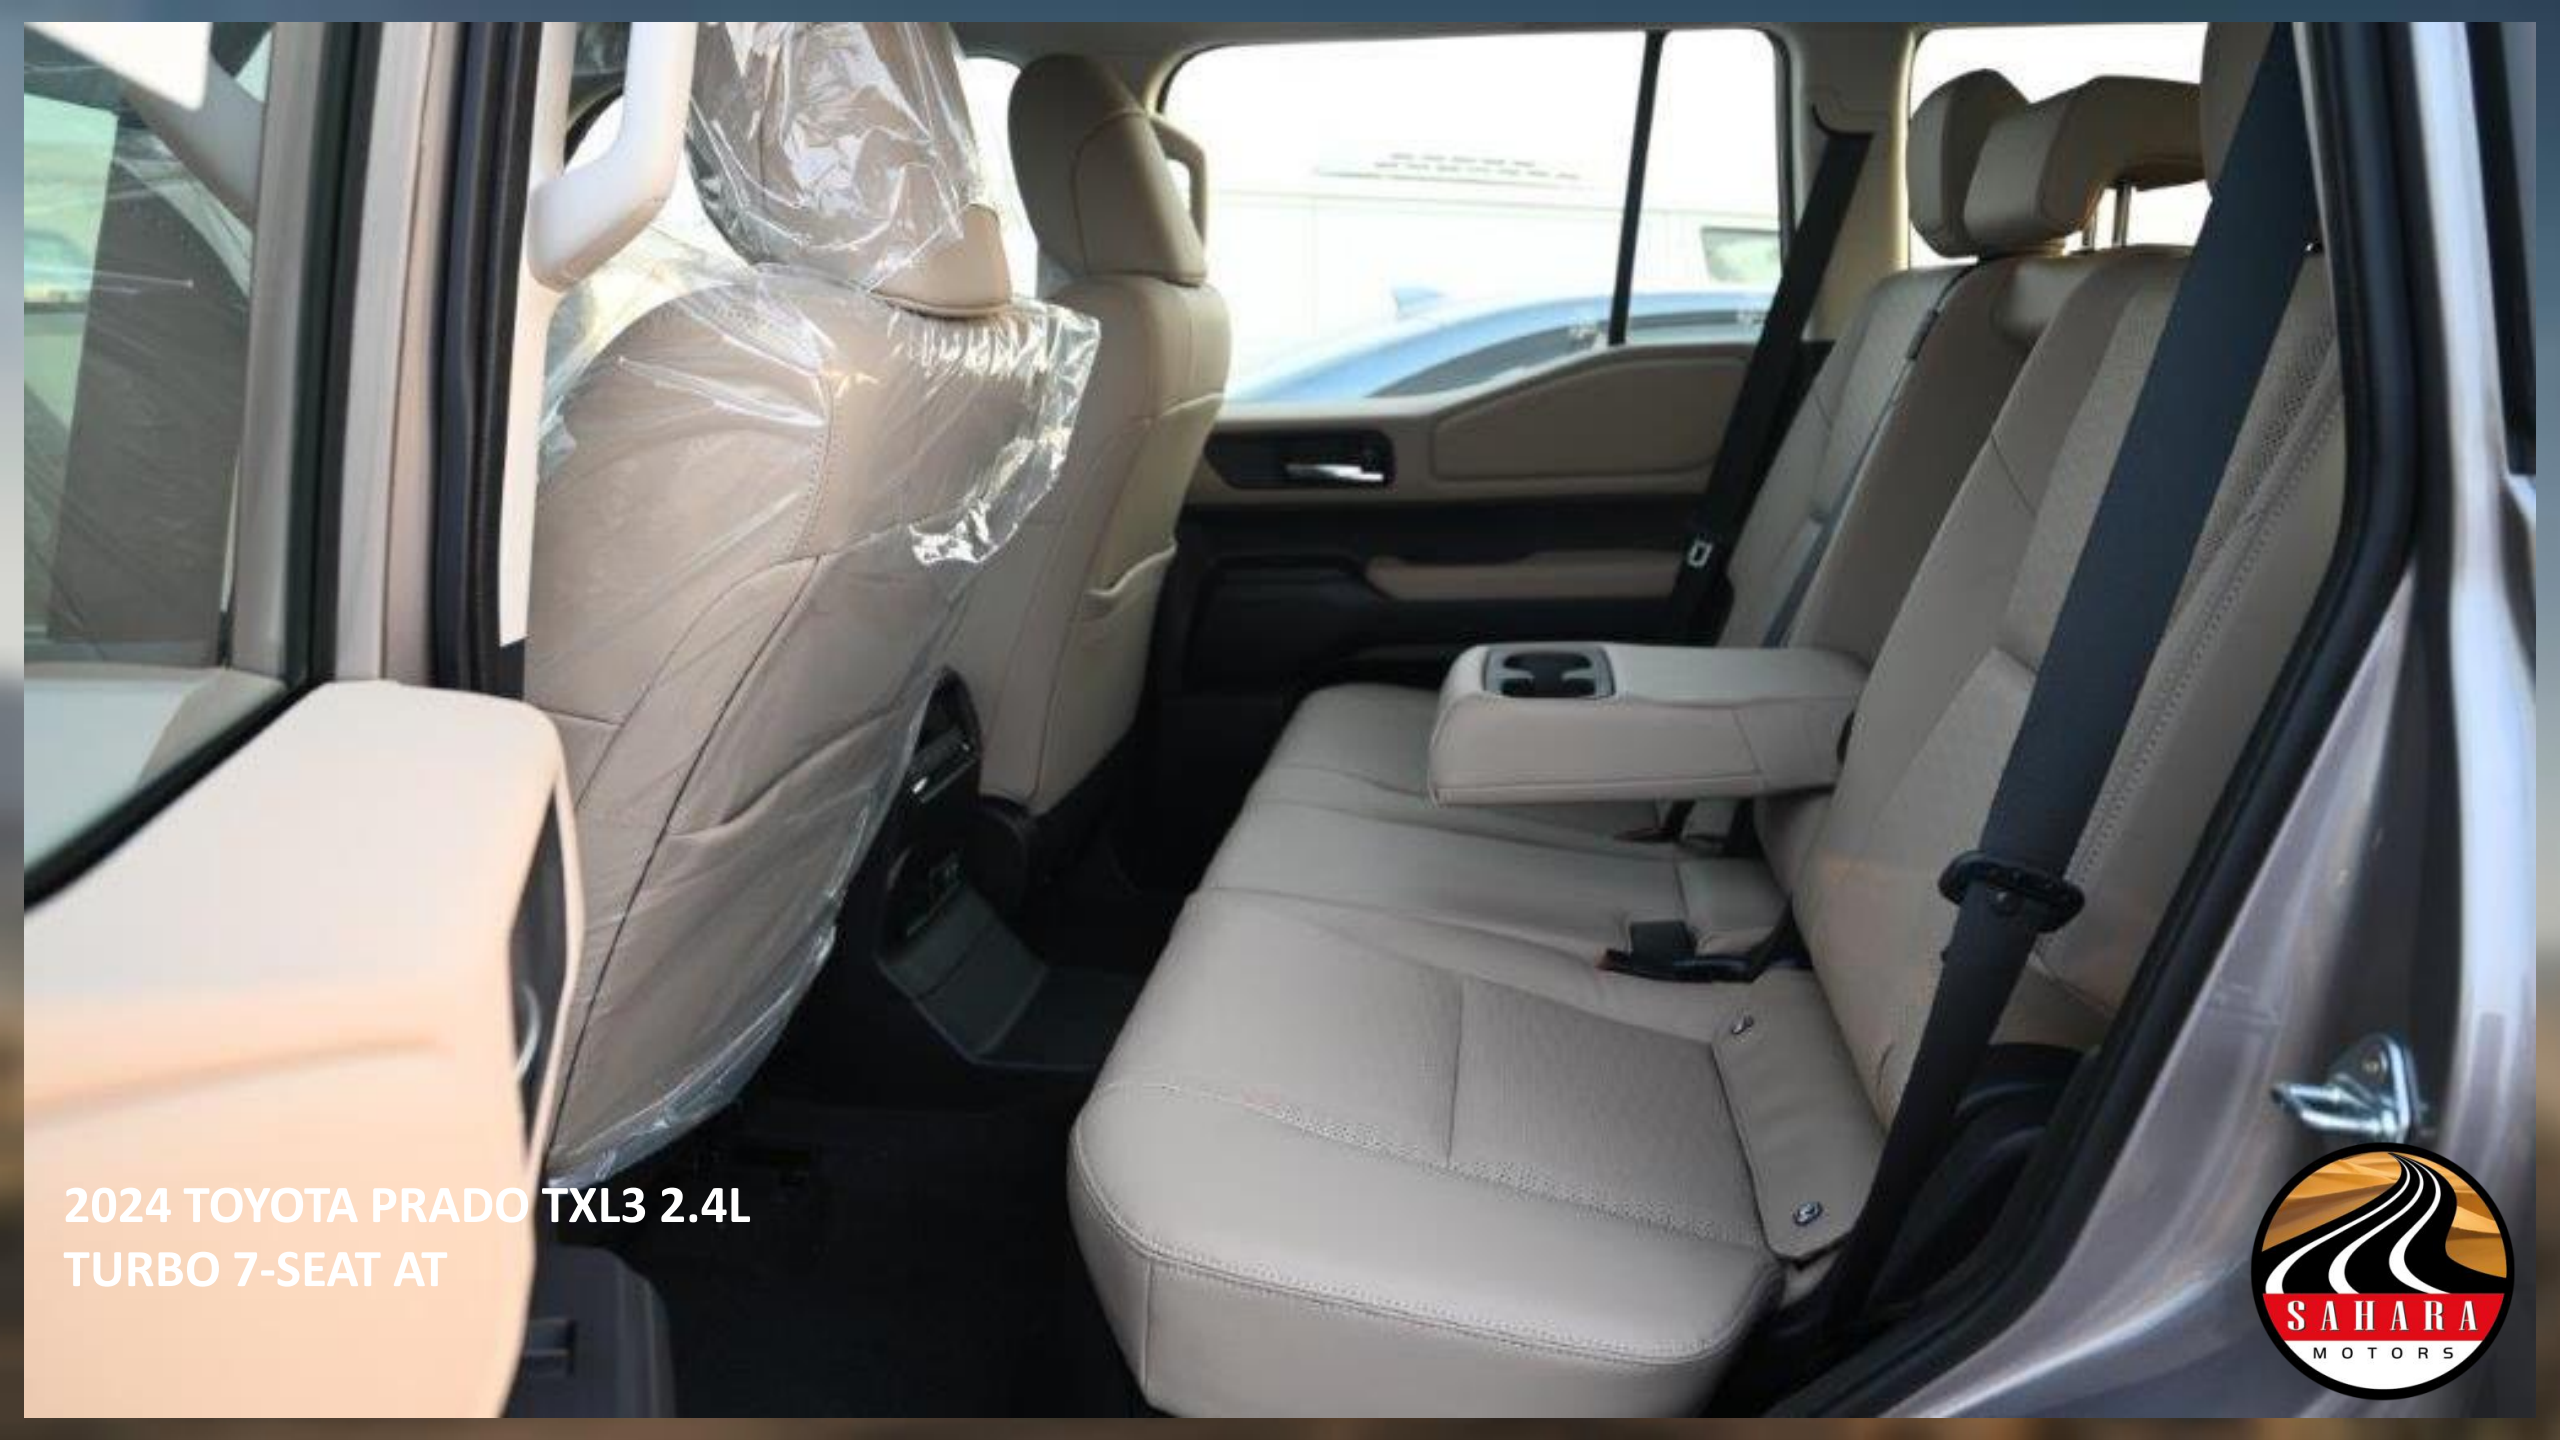

2024 TOYOTA PRADO TXL3 2.4L
TURBO 7-SEAT AT