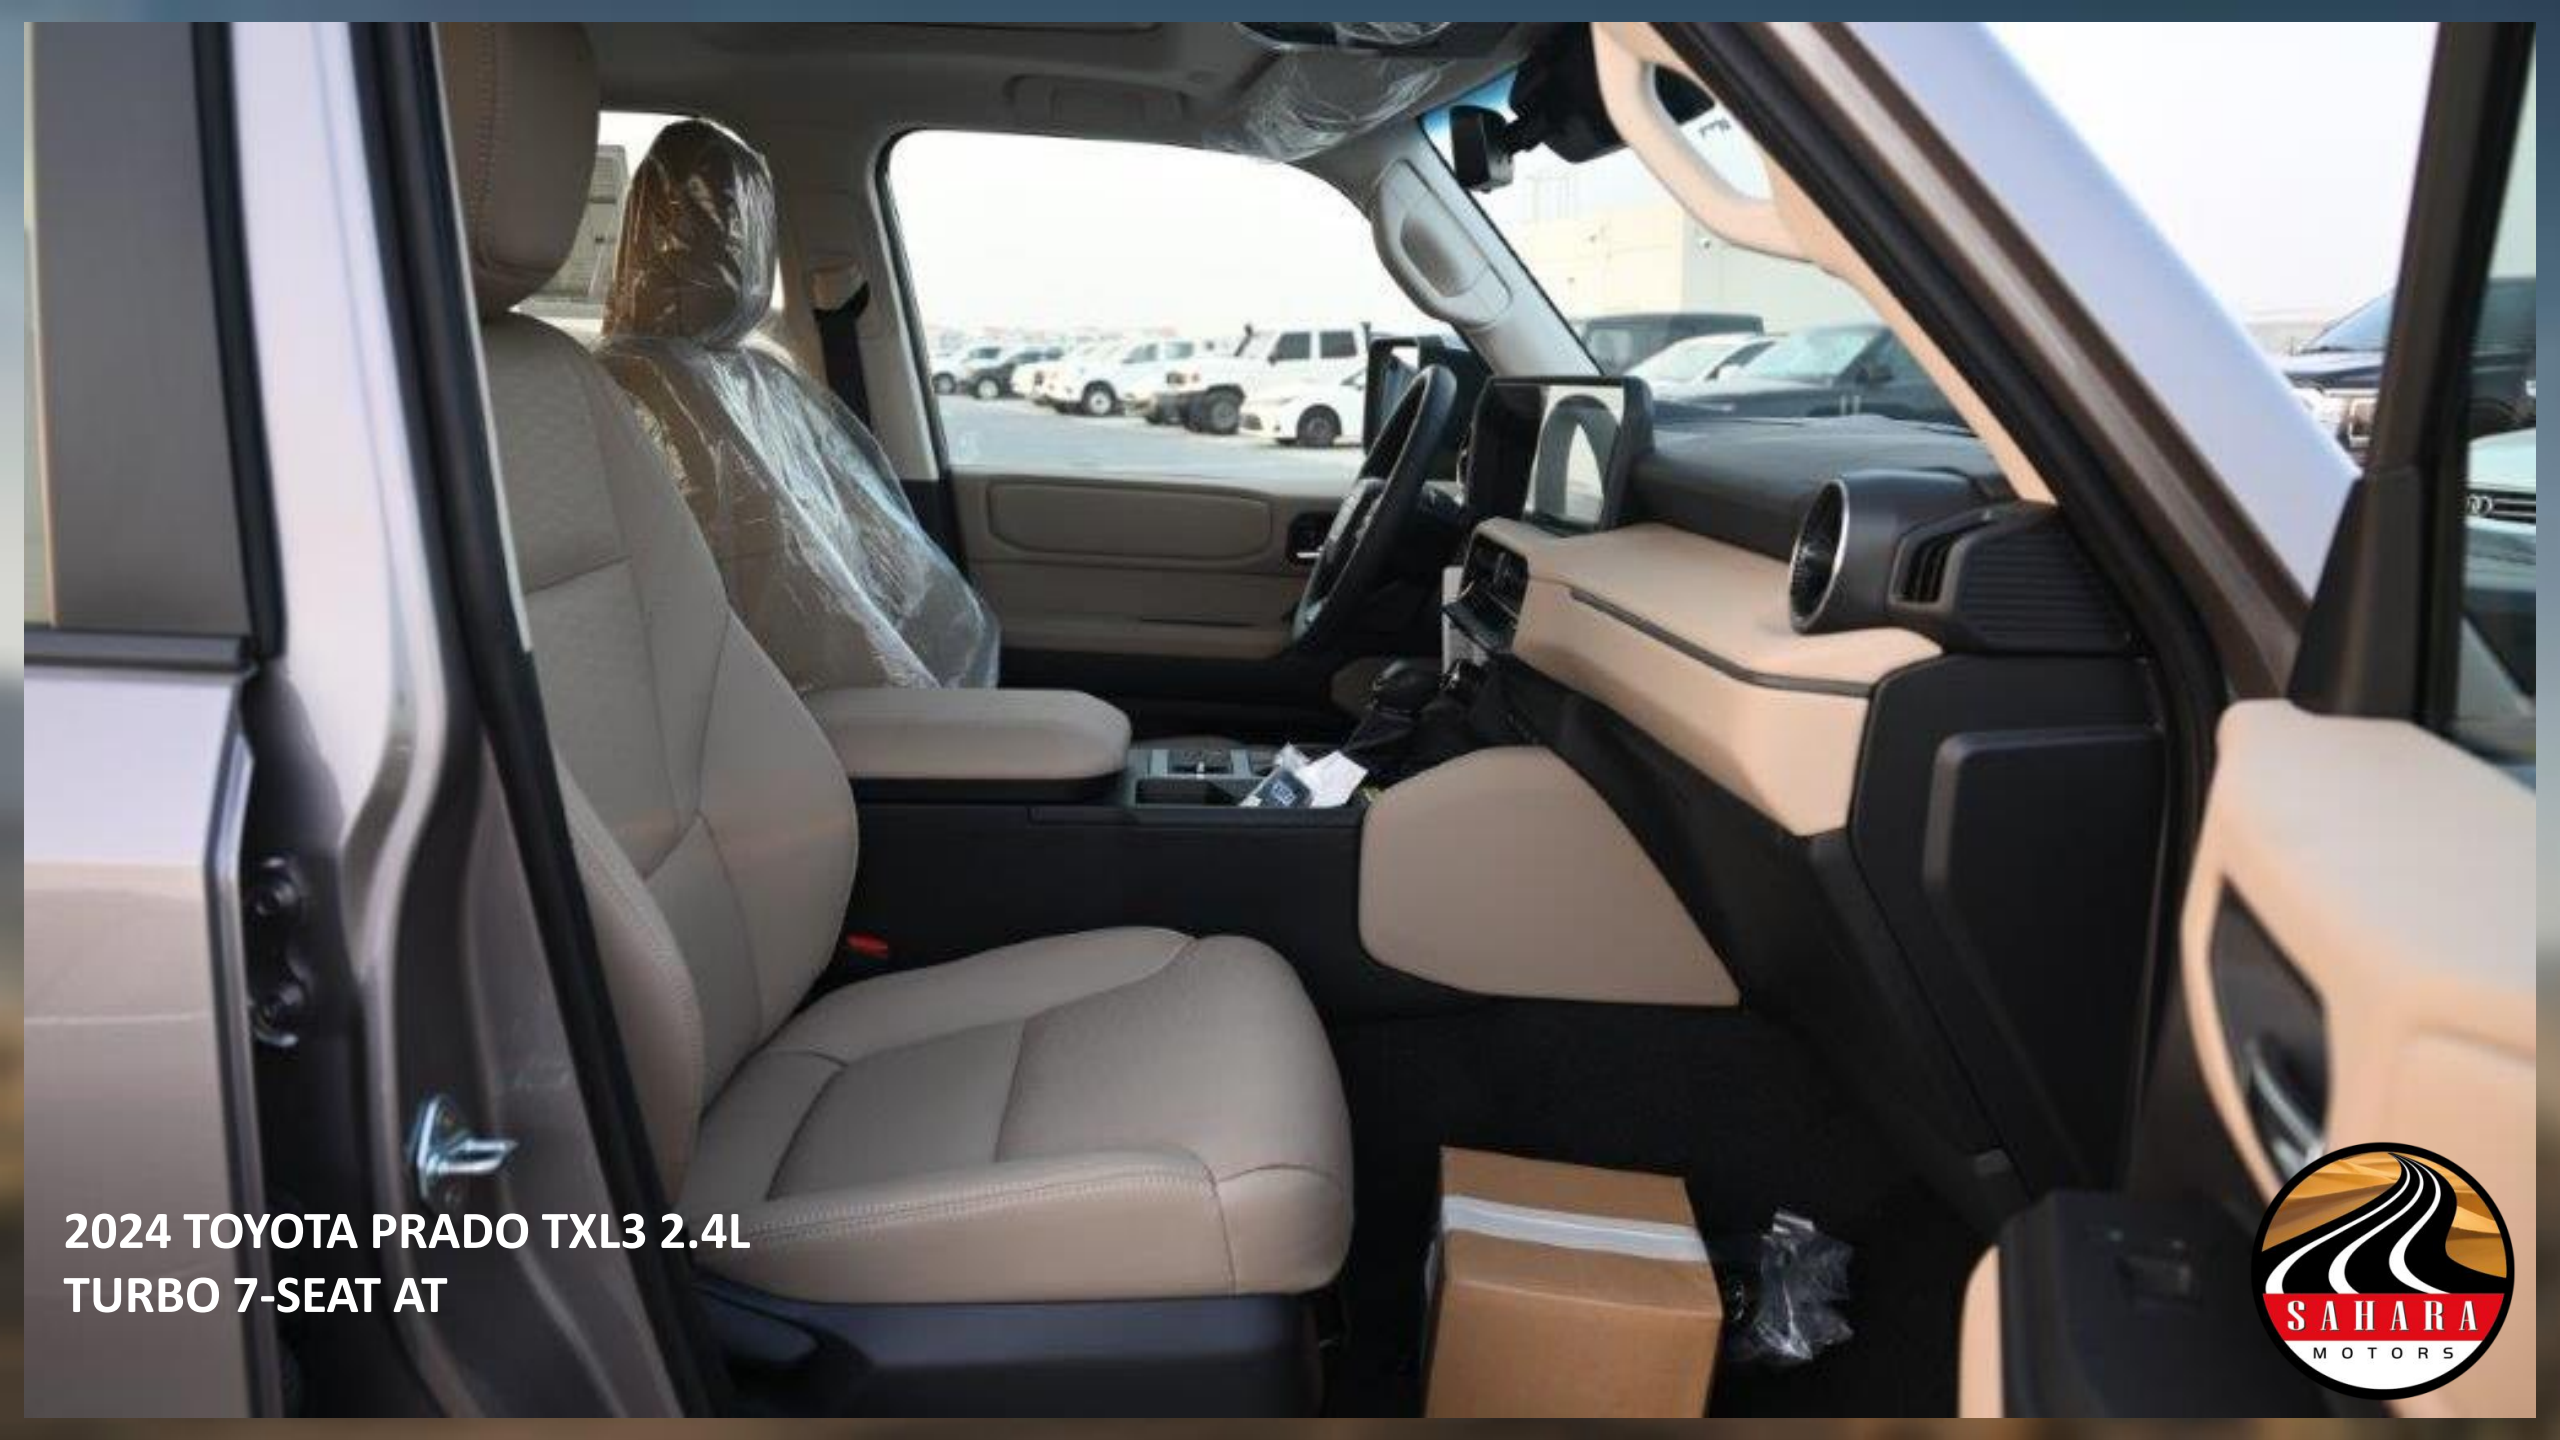

**2024 TOYOTA PRADO TXL3 2.4L
TURBO 7-SEAT AT**

2024 MODEL TOYOTA PRADO TXL3 2.4L TURBO 7-SEAT AUTOMATIC TRANSMISSION

MODEL CODE – TJA250L-GNZRZV

TECHNICAL FEATURES

ENGINE: T24A-FTS, 2.4L TURBO 4-CYLINDER

REAR SPOILER

POWER BACK DOOR

BACK DOOR GLASS OPEN

ROOF RAIL

INTERIOR FEATURES

SEAT MATERIAL: LEATHER

POWERED DRIVER SEAT

FRONT SEATS VENTILATION/HEATER