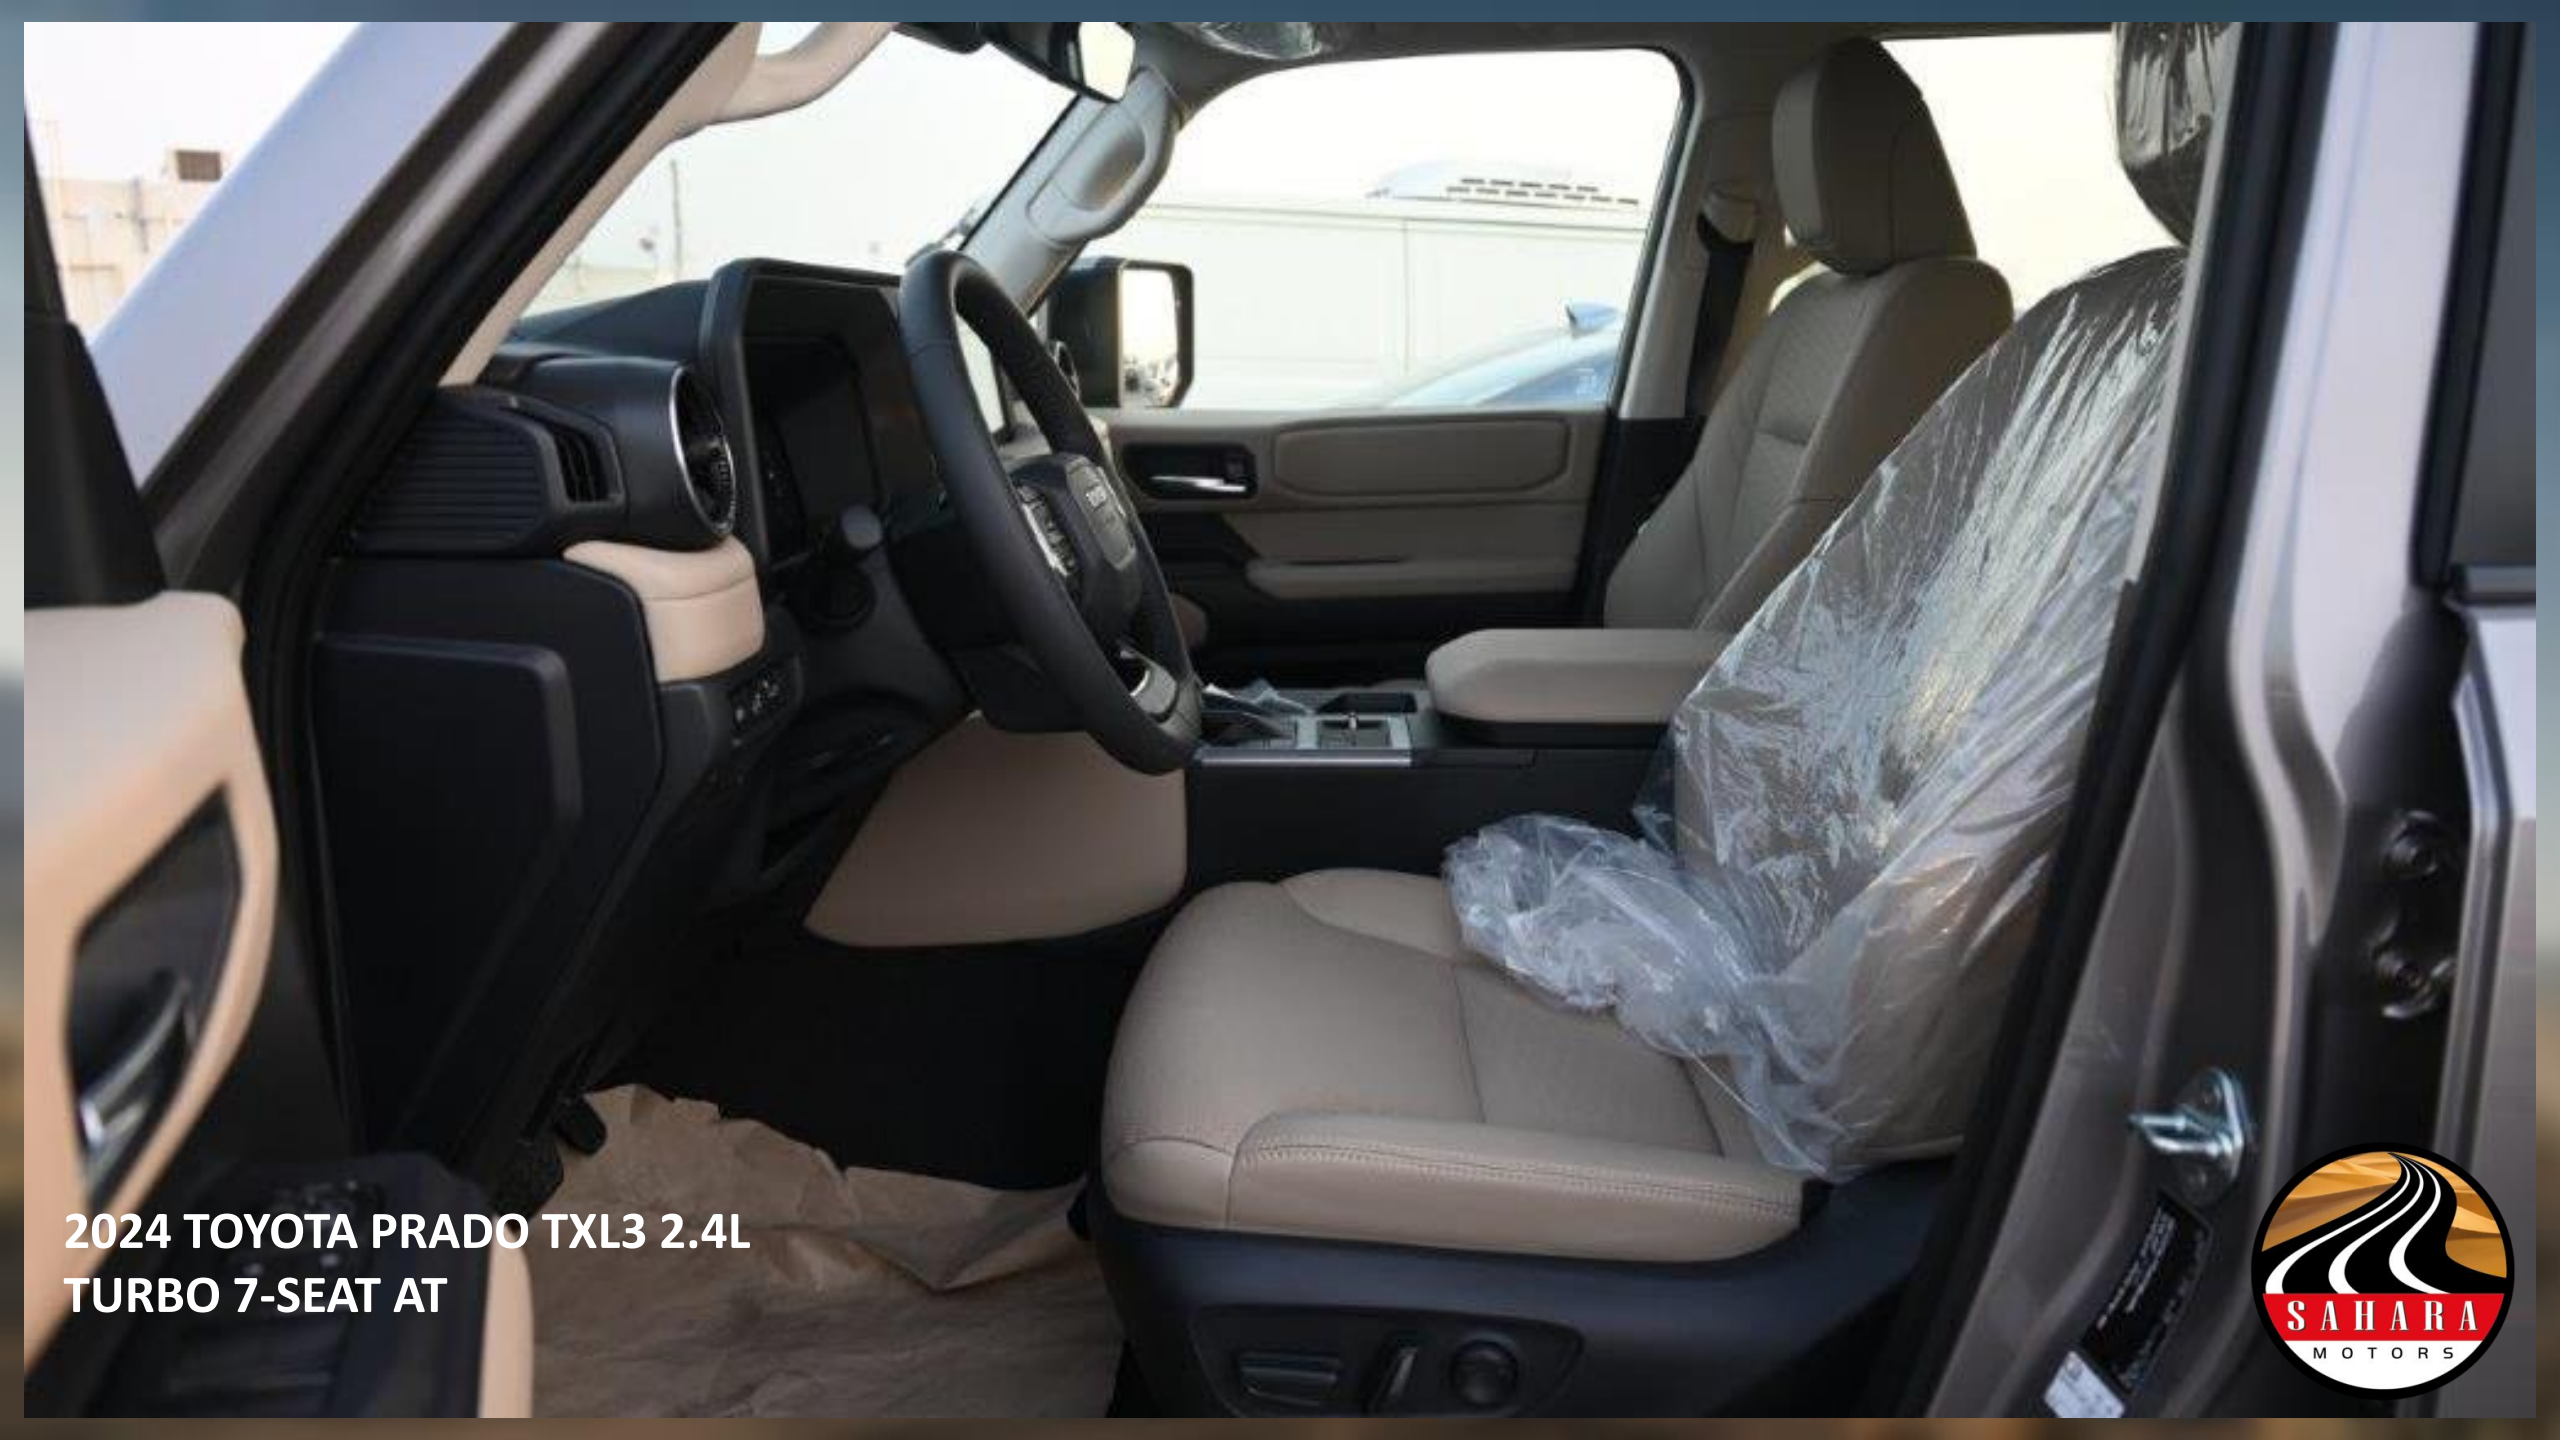

**2024 TOYOTA PRADO TXL3 2.4L
TURBO 7-SEAT AT**